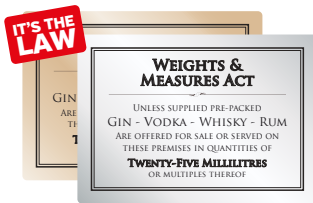

BL005	25ml	A5 Silver
BL004	35ml	A5 Silver
BL005G	25ml	A5 Gold
BL004G	35ml	A5 Gold