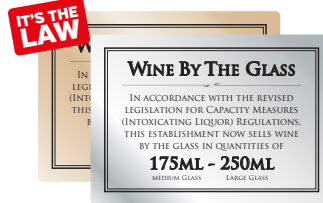

BL009	A5 Silver
BL009G	A5 Gold