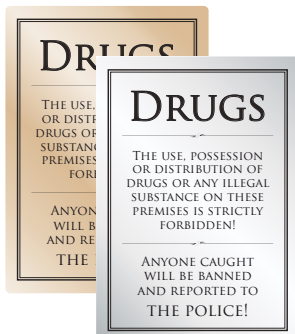

Front of House Notices

BL018	A4 Silver
BL018G	A4 Gold