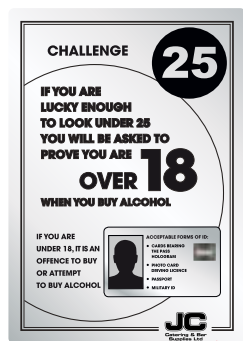

Custom Made Bar Notices - Your choice of text Branded for you or your customer!

Cannot find the sign your looking for.... Create your own - With our easy to order custom made bar notice. No minimum orders.

Our bar signs are printed on a 0.7mm thick aluminium with a choice of brushed gold or brushed silver finish. Each sign comes complete with strut-card for hanging or shelf display, plus self-adhesive pads for quick and easy fixing.

For our resellers we can add your company details to any of our off the shelf bar signs. We can also personalise for any pub group or for each establishment, Hotel, Pub or Restaurant chain. No minimum order, free design service. **Contact us today for further details on this custom branding print service.**

BL026	A4 Silver
BL026G	A4 Gold